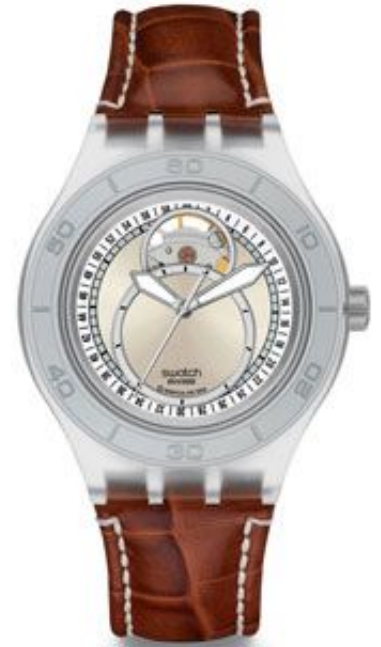

Swatch Watch Mecanic SVDK1015

[\(View and buy online\)](#)

Buy your watch Swatch Mecanic with two years of warranty in our online Swatch store

Swatch Mecanic (SVDK1015) watch from the Swatch Diaphane watches family in color brown designed for men and with water-resistant (30 meters / 100 feet), glows in the dark, automatic, aluminium, swiss made precision quartz and sweep second hand.

Family:	Swatch Irony / Swatch Diaphane
Collection:	Fall-winter 2007 watches
Recommended for:	Men
Color:	Brown
Type of case:	Plastic, transparent (42 mm / 1.65")
Hands (h, m, s):	Silver, silver, silver
Type of strap:	Leather, brown (20mm / 0.79")
Features:	Water-resistant (30 meters / 100 feet) Glow in the dark Automatic Aluminium Swiss made precision quartz Sweep second hand