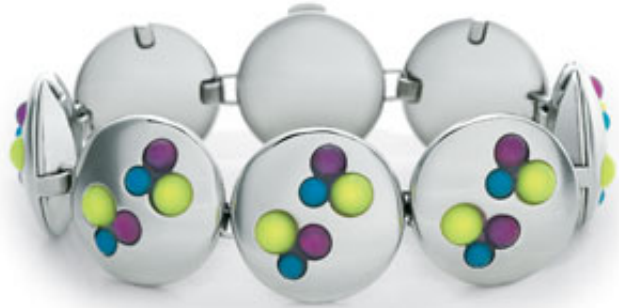

Swatch Bijoux Springway Bracelet JBD010-M

[\(View and buy online\)](#)

Buy your bijoux Springway Bracelet in our online Swatch store

Swatch Bijoux Springway Bracelet from the Swatch Bijoux collection of color multicolor designed for women and with stainless steel anti-allergic of high purity

Family:	Swatch Springway
Collection:	Spring-summer 2005 bijoux
Recommended for:	Women
Color:	Multicolor
Type:	Bracelet
Material:	Stainless steel + multicolor silicone
Features:	Stainless steel anti-allergic of high purity