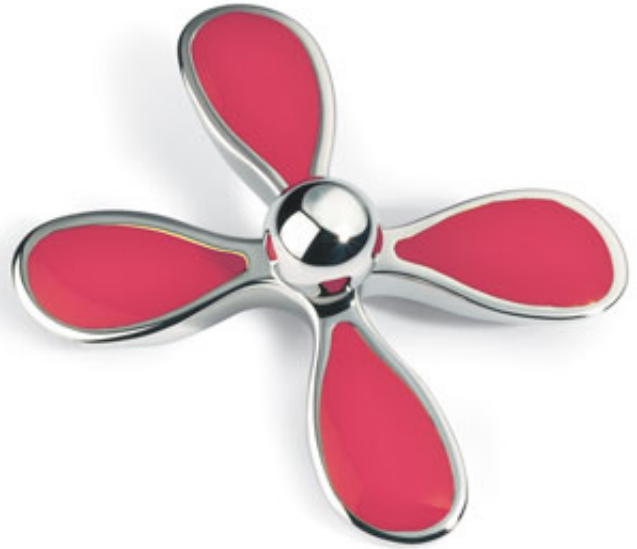

## Swatch Bijoux Flowerlyric Pink Brooch JAP001

[\(View and buy online\)](#)

Buy your bijoux Flowerlyric Pink Brooch in our online Swatch store

Swatch Bijoux Flowerlyric Pink Brooch from the Swatch Flowerlyric collection and designed for women and with stainless steel anti-allergic of high purity.

Family:	Swatch Flowerlyric
Collection:	Spring-summer 2005 bijoux
Recommended for:	Women
Color:	Pink
Type:	Brooch
Material:	Stainless steel + pink enamel
Features:	Stainless steel anti-allergic purity

SwitzerWatch.com, your Swatch jewelry store