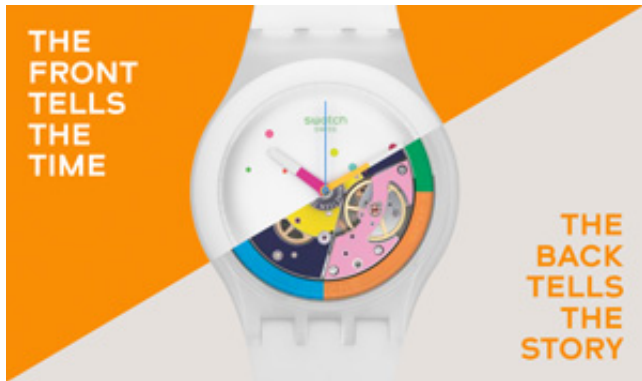

## Swatch Watch System51 White SUTW400

(View and buy online)

Buy your watch Swatch Sistem White with two years of guarantee in our online Swatch shop

Swatch watch Sistem White (SUTW400), is one of the many original watches from the Sistem51 family, designed for men and women with water-resistant (30 meters / 100 feet), glows in the dark, date, automatic, swiss made precision quartz, skeleton and system51.

### Swatch System51

The mechanism of this Swatch watch is manufactured with the highest technologies. An automatic mechanical movement manufactured in only 51 parts, divided into five modules, which allow you to have a mechanism of 3Hz and offer an amazing 90 hours of power reserve, as well as giving you a more precise and durable watch.

Family:	Swatch Originals / Swatch System51
Collection:	Fall-winter 2014 watches
Core watches 2018	
Recommended for:	Men, women, boys and girls
Color:	White
Type of case:	Plastic, white semitransparent (42 mm/1.65")
Hands (h, m, s):	Pink, orange, blue
Type of strap:	Silicone, white (22mm / 0.86")
Features:	Water-resistant (30 meters / 100 feet) Glow in the dark Date Automatic Swiss made precision quartz Special packaging Skeleton System51